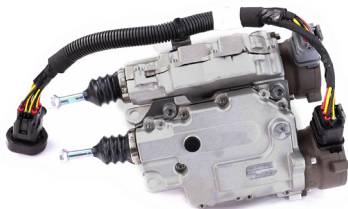

ACES FEATURE CLUTCH ACTUATION

Australian Clutch Services offer a wide variety of clutch actuation components for passenger car and commercial applications. These components are critical to the performance of your clutch kit and are OE quality replacement components. ACS carry an extensive range of clutch hydraulics and associated accessories including hydraulic hoses and clutch forks.

CLUTCHPRO

MASTER CYLINDERS

CONCENTRIC SLAVE CYLINDERS

SLAVE CYLINDERS

DCT & AMT ACTUATORS

BOOSTERS

ClutchPro doesn't just offer the widest range of standard replacement clutch kits. With a comprehensive range of flywheels, hydraulics and accessories available to help you renew the entire clutch system, ClutchPro offers **THE COMPLETE CLUTCH SOLUTION.**

CLUTCHPRO COMMERCIAL

MASTER CYLINDERS

SLAVE CYLINDERS

AIRPACKS

BOOSTERS

THE COMPLETE CLUTCH SOLUTION
CALL 1800 CLUTCH