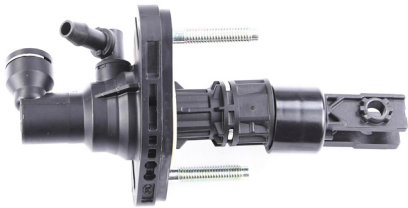

ACES FEATURE CLUTCH ACTUATION

Australian Clutch Services offer a wide variety of clutch actuation components for passenger car and commercial applications. These components are critical to the performance of your clutch kit and are OE quality replacement components. ACS carry an extensive range of clutch hydraulics and associated accessories including hydraulic hoses and clutch forks.

CLUTCHPRO

MASTER CYLINDERS

CONCENTRIC SLAVE CYLINDERS

SLAVE CYLINDERS

DCT & AMT ACTUATORS

BOOSTERS

ClutchPro doesn't just offer the widest range of standard replacement clutch kits. With a comprehensive range of flywheels, hydraulics and accessories available to help you renew the entire clutch system, ClutchPro offers **THE COMPLETE CLUTCH SOLUTION.**

CLUTCHPRO COMMERCIAL

MASTER CYLINDERS

SLAVE CYLINDERS

AIRPACKS

BOOSTERS

THE COMPLETE CLUTCH SOLUTION
CALL 1800 CLUTCH