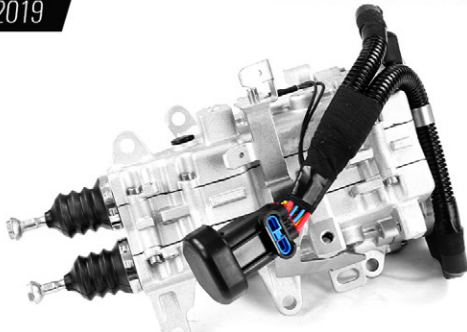

ACES

NEW PRODUCT

September 2021

KIA PICANTO
2018-2020 - 1.0L PETROL

CLUTCHPRO

KKI23003

VOLKSWAGEN POLO
2017-

CLUTCHPRO

INCLUDES DUAL MASS FLYWHEEL

KVW22518

PORSCHE 911
1989-1993 - 3.6L PETROL

INCLUDES DUAL MASS FLYWHEEL

KPR24524

WOLSELEY
1938-1948 - 2.6L PETROL

KLE23001

HYUNDAI I30/I40/VELOSTER
2015-2019

CLUTCHPRO

DCT CLUTCH ACTUATOR

GBCHD001

HYUNDAI I30/ELANTRA/KONA/TUSCON
2015-2021

CLUTCHPRO

DCT CLUTCH ACTUATOR

GBCHD002

"Our mission is to provide the highest Quality, Innovation & Service to our customers across Australia and around the world"