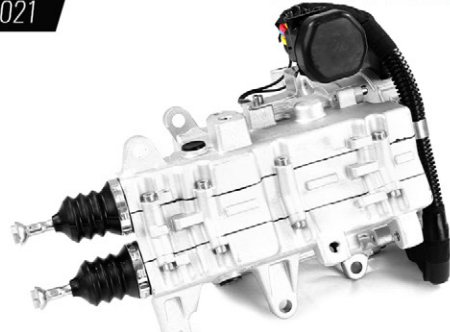

ACES

NEW PRODUCT

September 2021

KIA PICANTO
2018-2020 - 1.0L PETROL

CLUTCHPRO

KKI23003

VOLKSWAGEN POLO
2017-

CLUTCHPRO

INCLUDES DUAL MASS FLYWHEEL

KVW22518

PORSCHE 911
1989-1993 - 3.6L PETROL

INCLUDES DUAL MASS FLYWHEEL

KPR24524

WOLSELEY
1938-1948 - 2.6L PETROL

KLE23001

HYUNDAI I30/I40/VELOSTER
2015-2019

CLUTCHPRO

DCT CLUTCH ACTUATOR

GBCHD001

HYUNDAI I30/ELANTRA/KONA/TUSCON
2015-2021

CLUTCHPRO

DCT CLUTCH ACTUATOR

GBCHD002

"Our mission is to provide the highest Quality, Innovation & Service to our customers across Australia and around the world"