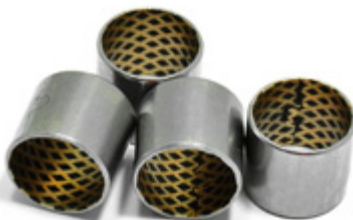

## BUT WE DON'T JUST SELL CLUTCH KITS, WE ALSO OFFER A LARGE RANGE OF CLUTCH ANCILLARY ITEMS

Release Bearing Sleeves

Clutch Forks

Clutch Fork Boots

Cross Shafts

Cross Shaft Bush Kits

Pivot Balls

Flywheel & Pressure Plate Bolt Kits

As well as our expanding range of clutch actuation components

- Master Cylinders
- Slave Cylinders
- Concentric Slave Cylinders
- Clutch Cables
- Hydraulic Clutch Lines / Hoses

PM-PS-ACCESSORY-01

ACS is the complete solution for all your clutch needs